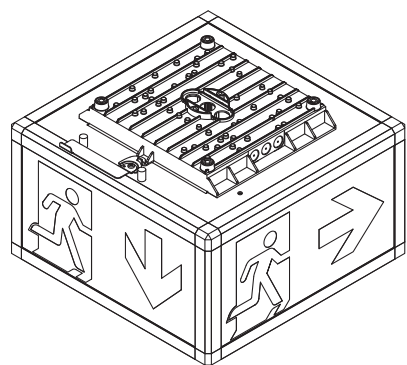

Variante / Variant A
CUBE H – IP54