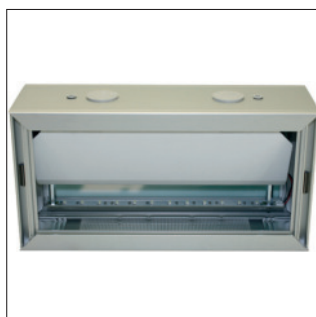

Art.Nr.	A	B	C	D	H
BL 541...	260	130	110	164	62
BL 543...	260	260	110	164	190
BL 544...	290	165	110	164	97
BL 545...	380	190	110	164	122
BL 546...	420	210	110	164	142
BL 547...	525	280	240	295	
BL 549...	650	335	240	295